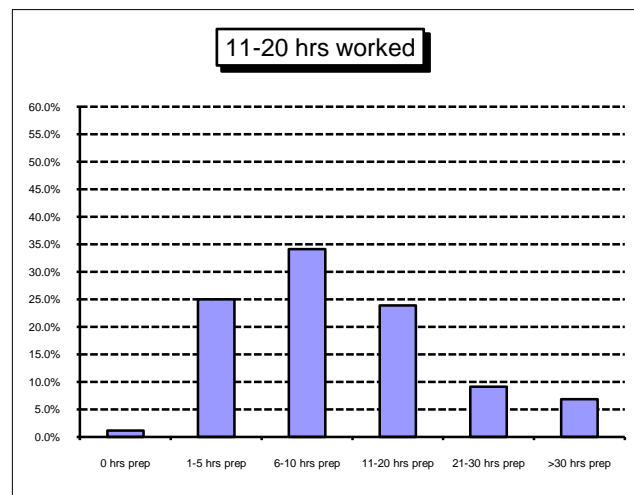

# Full-time students: hours worked per week for pay and study preparation hours per week

## Full-time students: study preparation time per week by number of hours worked

■ 0 hrs prep	2.5%	0.0%	0.0%	1.1%	0.7%	1.3%
■ 1-5 hrs prep	32.0%	55.8%	47.4%	25.0%	37.2%	48.2%
■ 6-10 hrs prep	21.8%	19.2%	34.6%	34.1%	37.2%	26.7%
■ 11-20 hrs prep	23.9%	17.3%	11.5%	23.9%	18.2%	15.5%
■ 21-30 hrs prep	11.7%	5.8%	5.1%	9.1%	5.4%	5.3%
■ >30 hrs prep	8.1%	1.9%	1.3%	6.8%	1.4%	3.0%