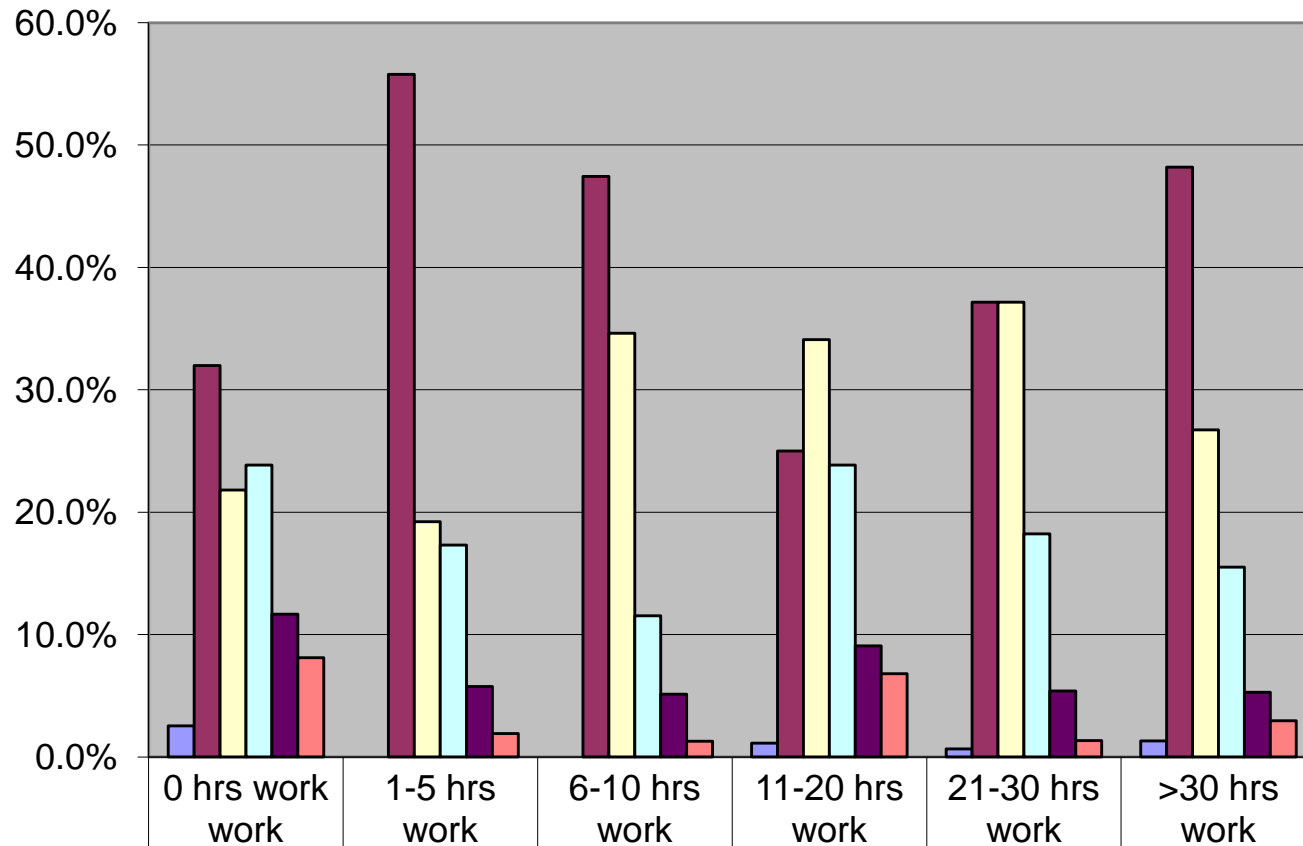

# Full-time students: hours worked per week for pay and study preparation hours per week

## Full-time students: study preparation time per week by number of hours worked

■ 0 hrs prep	2.5%	0.0%	0.0%	1.1%	0.7%	1.3%
■ 1-5 hrs prep	32.0%	55.8%	47.4%	25.0%	37.2%	48.2%
■ 6-10 hrs prep	21.8%	19.2%	34.6%	34.1%	37.2%	26.7%
■ 11-20 hrs prep	23.9%	17.3%	11.5%	23.9%	18.2%	15.5%
■ 21-30 hrs prep	11.7%	5.8%	5.1%	9.1%	5.4%	5.3%
■ >30 hrs prep	8.1%	1.9%	1.3%	6.8%	1.4%	3.0%