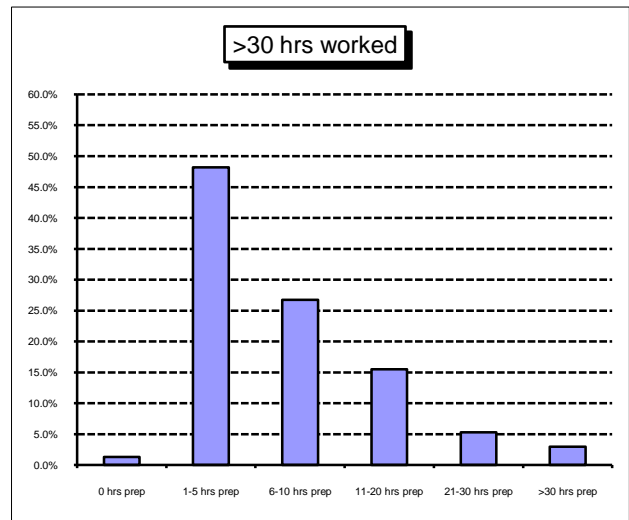

# Full-time students: hours worked per week for pay and study preparation hours per week

## Full-time students: study preparation time per week by number of hours worked

■ 0 hrs prep	2.5%	0.0%	0.0%	1.1%	0.7%	1.3%
■ 1-5 hrs prep	32.0%	55.8%	47.4%	25.0%	37.2%	48.2%
■ 6-10 hrs prep	21.8%	19.2%	34.6%	34.1%	37.2%	26.7%
■ 11-20 hrs prep	23.9%	17.3%	11.5%	23.9%	18.2%	15.5%
■ 21-30 hrs prep	11.7%	5.8%	5.1%	9.1%	5.4%	5.3%
■ >30 hrs prep	8.1%	1.9%	1.3%	6.8%	1.4%	3.0%