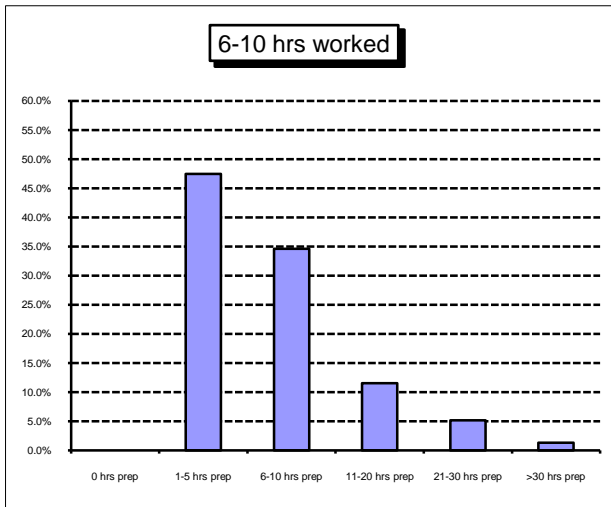

# Full-time students: hours worked per week for pay and study preparation hours per week

## Full-time students: study preparation time per week by number of hours worked

■ 0 hrs prep	2.5%	0.0%	0.0%	1.1%	0.7%	1.3%
■ 1-5 hrs prep	32.0%	55.8%	47.4%	25.0%	37.2%	48.2%
■ 6-10 hrs prep	21.8%	19.2%	34.6%	34.1%	37.2%	26.7%
■ 11-20 hrs prep	23.9%	17.3%	11.5%	23.9%	18.2%	15.5%
■ 21-30 hrs prep	11.7%	5.8%	5.1%	9.1%	5.4%	5.3%
■ >30 hrs prep	8.1%	1.9%	1.3%	6.8%	1.4%	3.0%