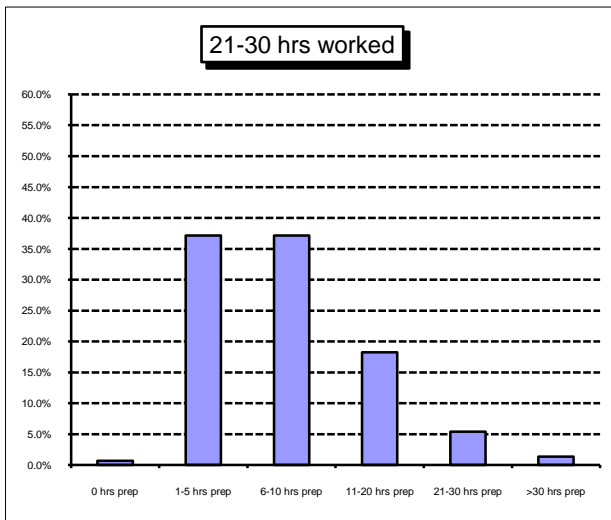

# Full-time students: hours worked per week for pay and study preparation hours per week

## Full-time students: study preparation time per week by number of hours worked

■ 0 hrs prep	2.5%	0.0%	0.0%	1.1%	0.7%	1.3%
■ 1-5 hrs prep	32.0%	55.8%	47.4%	25.0%	37.2%	48.2%
■ 6-10 hrs prep	21.8%	19.2%	34.6%	34.1%	37.2%	26.7%
■ 11-20 hrs prep	23.9%	17.3%	11.5%	23.9%	18.2%	15.5%
■ 21-30 hrs prep	11.7%	5.8%	5.1%	9.1%	5.4%	5.3%
■ >30 hrs prep	8.1%	1.9%	1.3%	6.8%	1.4%	3.0%