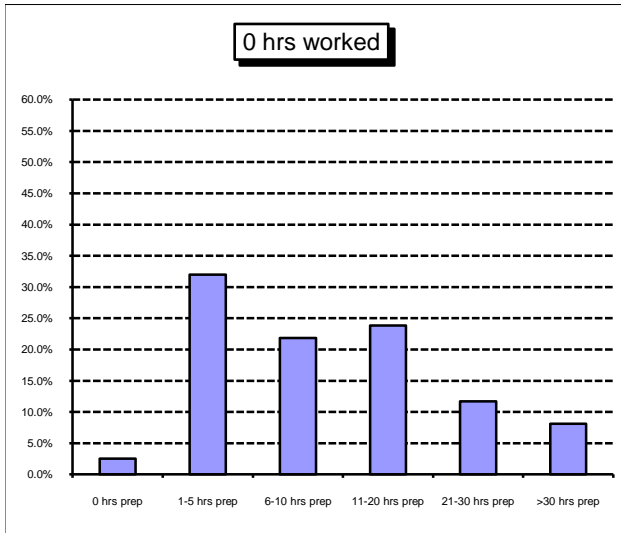

# Full-time students: hours worked per week for pay and study preparation hours per week

## Full-time students: study preparation time per week by number of hours worked

■ 0 hrs prep	2.5%	0.0%	0.0%	1.1%	0.7%	1.3%
■ 1-5 hrs prep	32.0%	55.8%	47.4%	25.0%	37.2%	48.2%
■ 6-10 hrs prep	21.8%	19.2%	34.6%	34.1%	37.2%	26.7%
■ 11-20 hrs prep	23.9%	17.3%	11.5%	23.9%	18.2%	15.5%
■ 21-30 hrs prep	11.7%	5.8%	5.1%	9.1%	5.4%	5.3%
■ >30 hrs prep	8.1%	1.9%	1.3%	6.8%	1.4%	3.0%