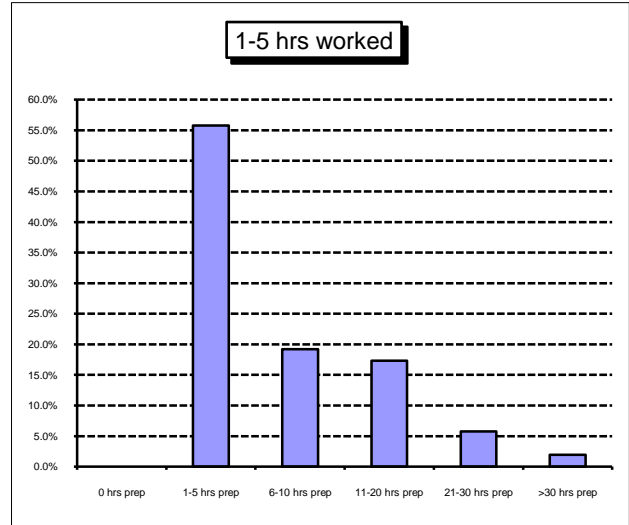

# Full-time students: hours worked per week for pay and study preparation hours per week

## Full-time students: study preparation time per week by number of hours worked

■ 0 hrs prep	2.5%	0.0%	0.0%	1.1%	0.7%	1.3%
■ 1-5 hrs prep	32.0%	55.8%	47.4%	25.0%	37.2%	48.2%
■ 6-10 hrs prep	21.8%	19.2%	34.6%	34.1%	37.2%	26.7%
■ 11-20 hrs prep	23.9%	17.3%	11.5%	23.9%	18.2%	15.5%
■ 21-30 hrs prep	11.7%	5.8%	5.1%	9.1%	5.4%	5.3%
■ >30 hrs prep	8.1%	1.9%	1.3%	6.8%	1.4%	3.0%